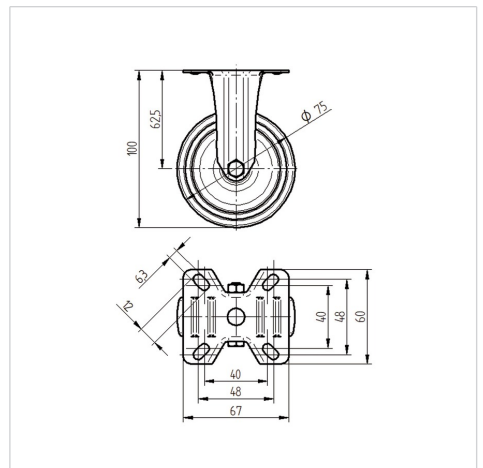

Dimensions

Advantages at a glance

Roll performance	● ● ● ○ ○
Movement noise	● ● ● ○ ○
Attrition	● ● ● ○ ○
Corrosion resistance	● ● ● ○ ○