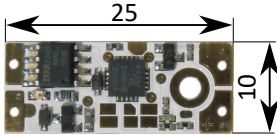

RiEx

12V DC	24V DC	max 7,5A	IP20
--------	--------	----------	------

RoHS	CE	UK CA	
------	----	-------	--

power supply class II

no grounded power supply

no battery

no joints

no touch with wall

min 10 mm

min 10 mm

SWITCHING ON/OFF

min 0,5 s

DIMMING

min 3 s
max 10 s

min 3 s
max 10 s

2