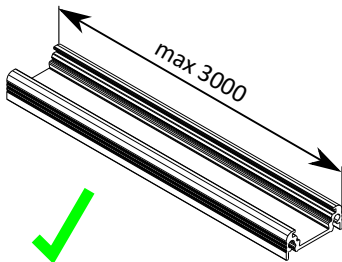

RiEx

12V DC	24V DC	max 7,5A	IP20
--------	--------	----------	------

RoHS	CE	UK CA	
------	----	-------	--

power supply class II

no grounded power supply

no battery

no joints

no touch with wall

min 10 mm

min 10 mm

SWITCHING ON/OFF

min 0,5 s

DIMMING

min 3 s
max 10 s

min 3 s
max 10 s

2