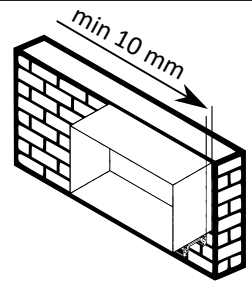

RiEx

12V DC	24V DC	max 7,5A	IP20
--------	--------	----------	------

RoHS	CE	UK CA	
------	----	-------	--

power supply class II

no grounded power supply

no battery

no joints

no touch with wall