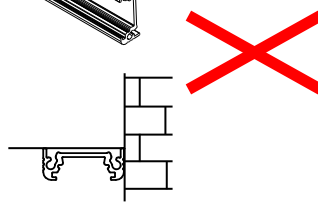

RiEx

12V DC	24V DC	max 7,5A	IP20
--------	--------	----------	------

RoHS	CE	UK CA	
------	----	-------	--

power supply class II

no grounded power supply

no battery

no joints

no touch with wall