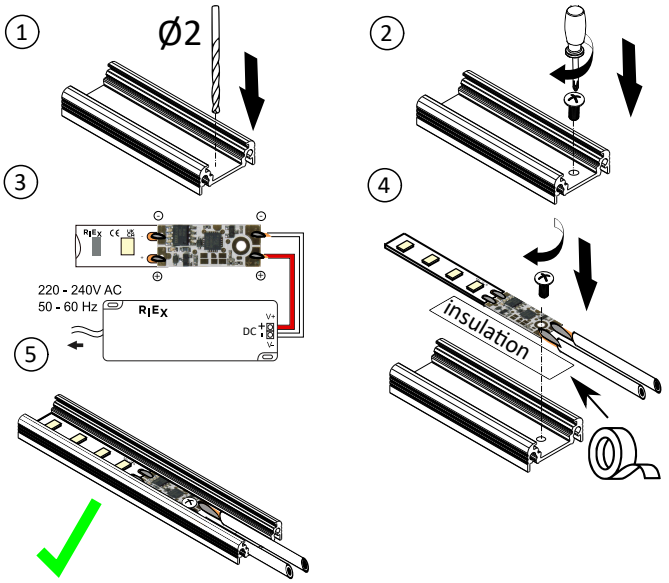

RiEx

12V DC	24V DC	max 7,5A	IP20
--------	--------	----------	------

RoHS	CE	UK CA	
------	----	-------	--

power supply class II

no grounded power supply

no battery

no joints

no touch with wall

min 10 mm

min 10 mm

SWITCHING ON/OFF

min 0,5 s

DIMMING

min 3 s
max 10 s

min 3 s
max 10 s

2

J1

POWER OFF

SWITCHING ON/OFF

DIMMING

3

J2

SWITCHING ON/OFF

~~DIMMING~~

4

CONTROL LED

J3

CONTROL LED ON

J3

CONTROL LED OFF

J3