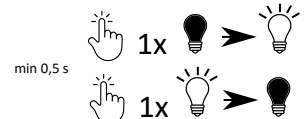

SWITCHING ON/OFF

min 0,5 s

DIMMING