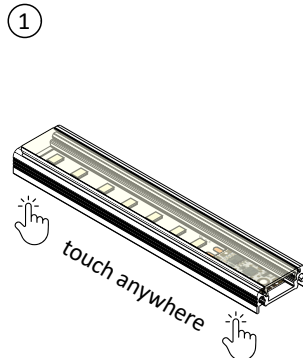

RiEx

12V DC	24V DC	max 7,5A	IP20
--------	--------	----------	------

RoHS	CE	UK CA	
------	----	-------	--

power supply class II

no grounded power supply

no battery

no joints

no touch with wall

min 10 mm

min 10 mm

SWITCHING ON/OFF

min 0,5 s

DIMMING

min 3 s
max 10 s

min 3 s
max 10 s

2